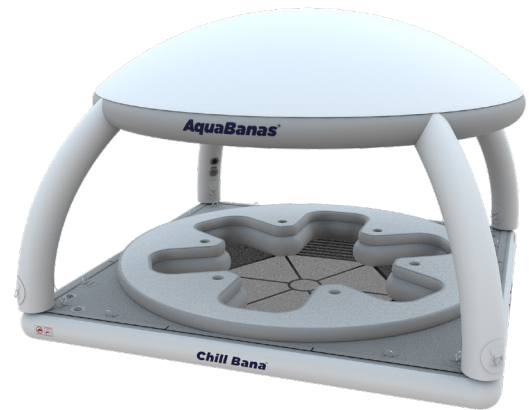

AB0420 | AB0120

Chill Bana™

The Chill Bana is one of the most recent products to join the AquaBanas family. This exciting new inflatable is designed to connect to any AquaBanas module, allows up to 6 adults to sit in the water with back rests for proper ergonomic positioning, and drink holders. Add a tent to keep cool in the shade while relaxing in the water and enjoying your favorite beverage. This module can easily connect to any of the AquaBanas components to give you some additional recreation area on the water.

- BanaGrip non-slip surface
- Drop stitch construction to maintain item shape and provide stability
- Hot air welded construction - Best in class durability
- Netted middle separate wildlife and guests, as well as protect from item loss
- Easily accepts our BT120 Bana Tent
- Anchoring and mooring points underneath
- Standardized connections offer unlimited modularity and customization

Shown With Optional Tent

Specifications

SKU	DESCRIPTION	STORED	WEIGHT
AB0420 AB0120	Chill Bana™ Chill Bana™ with Tent	Chill Bana: 45" x 30" x 13" 115 x 76 x 34cm Tent: 30" x 22" x 15" 75 x 55 x 37cm	Without Tent: 209 lbs 95 kgs With Tent: 293 lbs 133 kg

Notes

Fits 6 people.

Prop 65 Warning:

This product contains chemicals known to the State of California to cause cancer and birth defects or other reproductive harm. For more information: www.P65warnings.ca.gov.