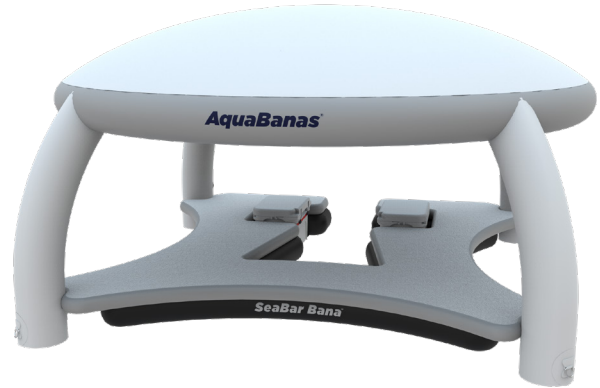

AB0810

Seabar Bana™ with Tent

This cool little SeaBar Bana allows for shallow water operation of a shaded bar or other kiosk directly in the water front. This SeaBar Bana is durable and floats solidly on the water. In addition, there are 2 cooler cutouts and a speed rail for quick service. Let your imagination run wild

- Drop stitch construction to maintain item shape and provide stability
- Durable reinforced PVC construction
- Hot air welded construction - Best in class durability
- SeaBar tent is included in package

Specifications

SKU	DESCRIPTION	STORED	WEIGHT
AB0810	Seabar Bana™ with Tent	SeaBar Bana: 39" x 31" x 18" 337 x 322 x 30cm Tent: 100 x 80 x 45cm 75 x 35 x 37cm	271 lbs 123 kgs

Prop 65 Warning:

This product contains chemicals known to the State of California to cause cancer and birth defects or other reproductive harm. For more information: www.P65warnings.ca.gov.