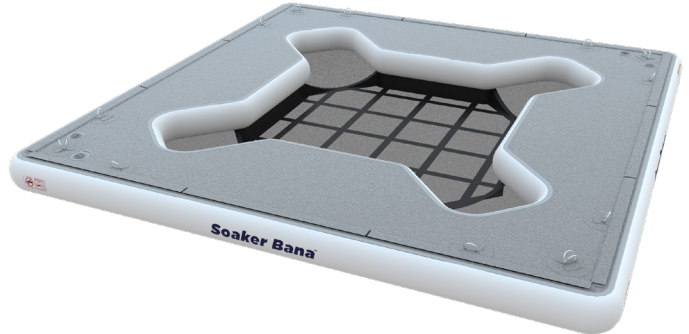

AB0815

Soaker Bana™ Kiddie Pool

The Soaker Bana/ Kiddie Pool is one of the most recent products to join the AquaBanas family. This exciting new inflatable is designed to connect to any AquaBanas module and allows up to 4 adults to sit comfortably in the corners while they watch their children play in the center in about 50cm/ 20" of water. This module can easily connect to any of the AquaBanas components to give you some additional recreation area on the water. Add a tent to keep cool in the shade while enjoying your favorite beverage.

- BanaGrip non-slip surface
- Drop stitch construction to maintain item shape and provide stability
- Hot air welded construction - Best in class durability
- Netted middle separate wildlife and guests, as well as protect from item loss
- Easily accepts our BT120 Bana Tent
- Anchoring and mooring points underneath
- Standardized connections offer unlimited modularity and customization

Specifications

SKU	DESCRIPTION	STORED	WEIGHT
AB0815	Soaker Bana™ Kiddie Pool	45" x 30" x 13" 115 x 76 x 34cm	153 lbs 69.5 kgs

Notes

Fits 4 adults plus 2 - 3 little kids.

Prop 65 Warning:

This product contains chemicals known to the State of California to cause cancer and birth defects or other reproductive harm. For more information: www.P65warnings.ca.gov.