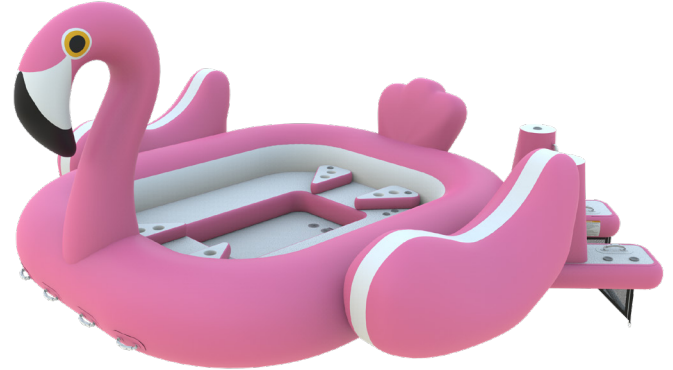

AB5060

Flamingo

BANA
GRIP

Everybody loves the Flamingo from the new AquaBanas Zoo! This Flamingo is a high quality commercial inflatable designed to tow customers around various waterfronts. Built with a combination of reinforced PVC and 20cm drop stitch material, this unit provides an amazing ROI with years of service to rental operators worldwide!

- BanaGrip non-slip surface inside
- Main Body is 0.9mm Reinforced PVC Material
- Drop stitch floor and seating for amazing stability
- Hot air welded construction - Best in class durability
- Floating Quick Step for easy boarding from the water
- Anchoring and mooring points underneath
- Towable by PWC or small boat

Specifications

SKU	DESCRIPTION	STORED	WEIGHT
AB5060	Flamingo	45" x 30" x 26" 115 x 75 x 65cm	194 lbs 88 kgs

Notes

Fits 6 - 10 people. Includes 1 Bravo 2000 and 1 AquaBanas hand pump.

Prop 65 Warning:

This product contains chemicals known to the State of California to cause cancer and birth defects or other reproductive harm. For more information: www.P65warnings.ca.gov.