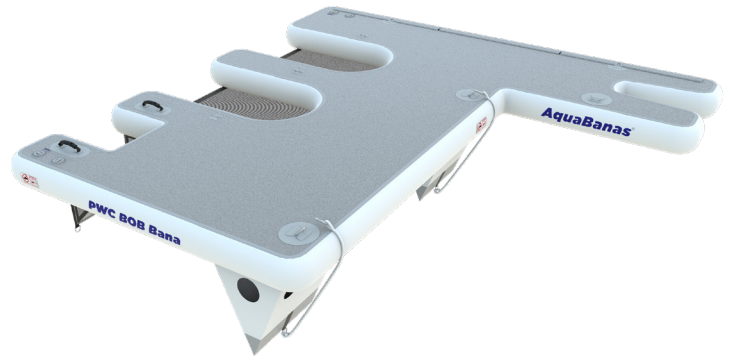

AB0750 PWC BOB Bana™

BANA
GRIP

MODULAR
DESIGN

SAFETY GATOR
MOUTH FLAPS

STABILIZING
BALLAST BAGS

ANCHOR
RINGS

RESORT
FRIENDLY

YACHT
FRIENDLY

PWC BOB Bana has versatile storage solutions for personal watercraft, SEABOB[®]s, e-foils, and sports gear of all types on the deck. It easily connects to other Banas or it can be anchored directly to the seabed. Also with Quick Step Access and ballast bags for stability. Ask about customization of any of our PWC Bana Decks.

- BanaGrip non-slip surface
- Ballast bags for unrivaled stability
- Quick step for easy boarding from the water
- Drop stitch construction to maintain item shape and provide stability
- Hot air welded construction vs glued for best in class durability
- Anchoring and mooring points underneath
- Standardized connections offer unlimited modularity and customization

Specifications

SKU	DESCRIPTION	INFLATED	STORED	WEIGHT
AB0750	PWC BOB Bana	132" x 132" x 28" 340 x 340 x 70cm	46" x 30" x 11" 117 x 76 x 28cm	96 lbs 43 kg

Notes

The PWC Bob Bana is a perfect additional to a Party Bana to give added space to the connection area if using against a swim platform or dock. Includes: storage wrap and repair kit.