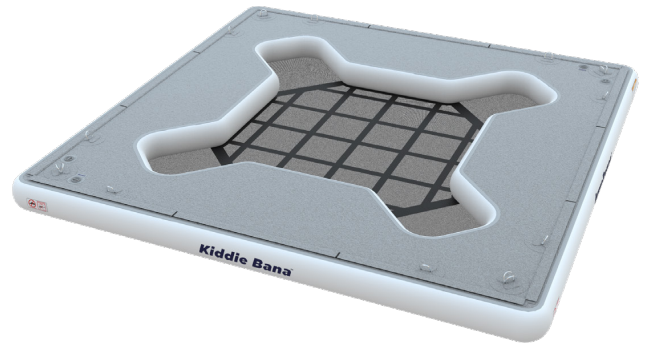

AB0815

Kiddie Bana™

BANA GRIP

QUICK STEP ACCESS

MODULAR DESIGN

SAFETY GATOR MOUTH FLAPS

STABILIZING BALLAST BAGS

YACHT FRIENDLY

RESORT FRIENDLY

LAGOONS & WATER PARKS

The Kiddie Bana™ is one of the most recent products to join the AquaBanas family. This exciting new inflatable allows up to 4 adults to sit comfortably in the corners while they watch their children play in the center in about 50cm/ 20" of water. This module can easily connect to any of the AquaBanas components to give you some additional recreation area on the water. Add a tent to keep cool in the shade while enjoying your favorite beverage.

- BanaGrip™ non-slip surface
- Drop stitch construction to maintain item shape and provide stability
- Hot air welded construction - Best in class durability
- Netted middle separate wildlife and guests, as well as protect from item loss
- Easily accepts our BT120 Bana Tent
- Anchoring and mooring points underneath
- Standardized connections offer unlimited modularity and customization