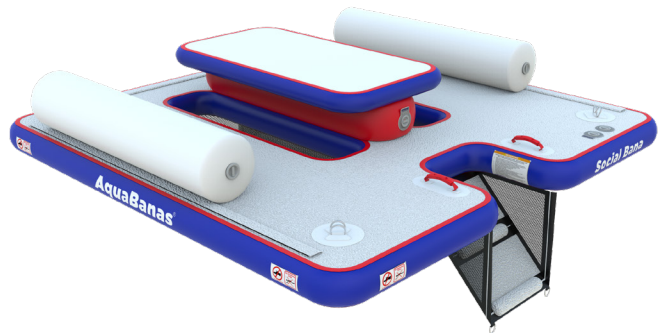

## AB0290 Social Bana™

The first of its kind Social Bana will have you hanging out on the water with your friends in a whole new way. Small enough to fit in most backyard pools while also being big enough to have its presence known at sand bars, lake fronts or launched right from your boat. Commercial built features in a smaller footprint with quick step access, rock solid table, netted footwells and 2 ballast bags for stability. Add a Bana tent for some welcome shade. Fits up to 6 adults on a 96" x 96" footprint.

- BanaGrip™ non-slip surface
- Ballast bags for unrivaled stability
- Drop stitch construction to maintain item shape and provide stability
- Hot air welded construction vs glued for best in class durability
- Quick step for easy boarding from the water
- Netted footwells separate wildlife and guests as well as protect from item loss
- Anchoring and mooring points underneath
- Velcro flaps to connect Banas for unlimited modularity and customization

## Specifications

SKU	DESCRIPTION	INFLATED	STORED	WEIGHT
AB0290	Social Bana	96" x 96" x 38"   250 x 250 x 96cm	45" x 30" x 14"   115 x 75 x 35cm	116 lbs   53 kgs

**Prop 65 Warning:**

This product contains chemicals known to the State of California to cause cancer and birth defects or other reproductive harm. For more information: [www.P65warnings.ca.gov](http://www.P65warnings.ca.gov).