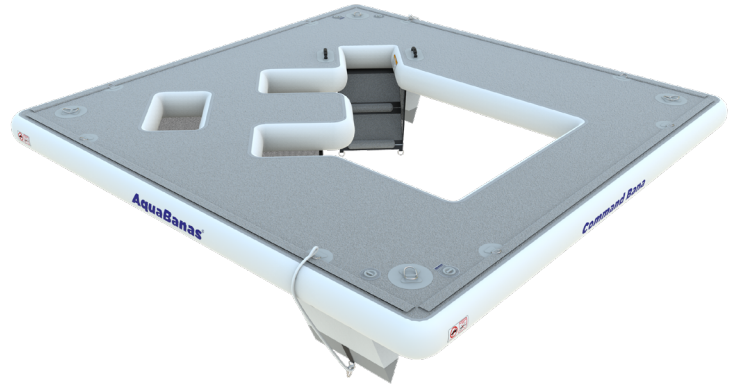

## AB0500 Command Bana™

Command Bana allows 4-6 people to sit or lay comfortably on the deck. The drop stitch construction along with 2 ballast bags make it stable and a series of D-Rings on the top and bottom allows secure connection to other AquaBana products. The 2 seats are placed at a 45 degree angle so people seated will have a commanding view of everyone around them, as well as giving them a cool place to sit in the water. The quick step access is on the inside of the unit. Add another Bana deck, a lounger, or a Bana Tent to enhance the experience. All AquaBanas are designed for tents to easily connect to them if shade is desired.

- BanaGrip™ non-slip surface
- Ballast bags for unrivaled stability
- Drop stitch construction to maintain item shape and provide stability
- Hot air welded construction vs glued for best in class durability
- Quick step for easy boarding from the water
- Cooler cut out
- Anchoring and mooring points underneath
- Standardized connections offer unlimited modularity and customization

## Specifications

SKU	DESCRIPTION	INFLATED	STORED	WEIGHT
AB0500	Command Bana	132" x 132" x 28"   340 x 340 x 70cm	46" x 30" x 13"   117 x 76 x 33cm	127 lbs   58 kgs

## Notes

The Command Bana is a perfect addition to a Party Bana as an additional area to float in the water and hang out. Includes: storage wrap.