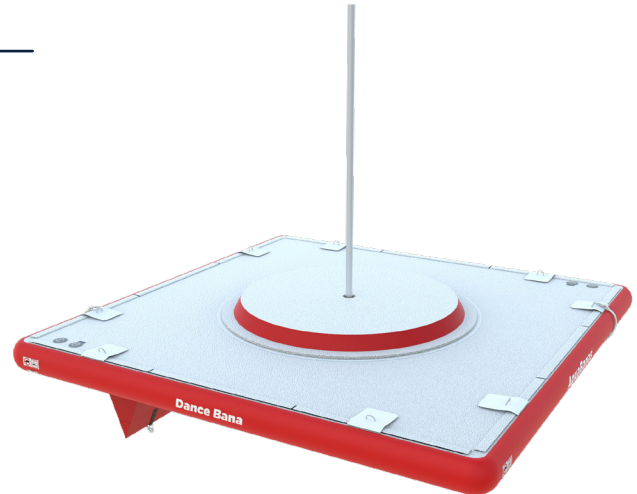

AB0536 Dance Bana™

Get the party started with the world's first Inflatable Floating Dance pole! The AquaBanas Dance Bana comfortably supports over 2000 pounds of weight and is incredibly stable on the water. Put the pole in either a locked or spinning position to fit the needs of the crowd. The Dance Bana easily connects to additional AquaBanas decks to create your own dance club on the water! Great for poolside events and can be used on land!

- BanaGrip™ non-slip surface
- Ballast bags for unrivaled stability
- Drop stitch construction to maintain item shape and provide stability
- Hot air welded construction vs glued for best in class durability
- Anchoring and mooring points underneath
- Standardized connections offer unlimited modularity and customization
- Dance Pole system with deck cover and anchor system
- All metal must be thoroughly cleaned and dried if used in salt water

Specifications

SKU	DESCRIPTION	INFLATED	STORED	WEIGHT
AB0536	Dance Bana with pole	132" x 132" x 128" 340 x 340 x 326cm	Ships on a pallet in 5 pieces: 1) 56" x 24" x 20" 142 x 60 x 50cm 2) 33" x 30" x 5" 83 x 76 x 13cm 3) 33" x 30" x 5" 83 x 76 x 13cm 4) 40" x 12" x 9" 102 x 30 x 23cm 5) 61" x 7" x 4" 155 x 18 x 10cm	Ships on a pallet in 5 pieces: 1) 165 lbs 75 kgs 2) 57 lbs 26 kgs 3) 57 lbs 26 kgs 4) 65 lbs 30 kgs 5) 30 lbs 14 kgs

Notes

The Dance Bana uses a proven dance pole design and incorporates it for use on the water. Great workout and exercise. Ships on a pallet in 5 pieces.

Prop 65 Warning:

This product contains chemicals known to the State of California to cause cancer and birth defects or other reproductive harm. For more information: www.P65warnings.ca.gov.