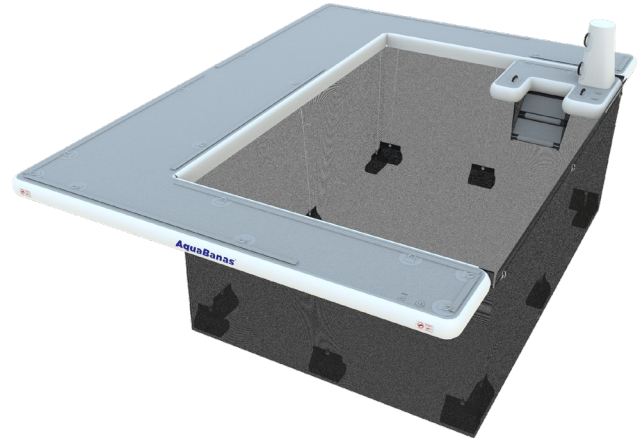

AB0595 POP 2 Pool

The POP 2 Pool is "U" shaped inflatable that completes when connected to any Push Off Bana. The design allows the pool frame to be quickly added to the Push Off Bana to form a pool area behind the yacht. This frame is also designed to accept jelly fish netting, and weighted bags, if needed. The netting is easily installed in place with our Gator Mouth Velcro attachments. The frame of the POP 2 pool has 4 standardized connection locations that allow any AquaBanas component to be easily attached. (Push Off Bana and Floating Quick Step Sold Separately)

- BanaGrip™ non-slip surface
- Removable jellyfish netting with netted bags (sea weights for bags are not included)
- Designed to connect to Push Off Bana Deck.
- Drop stitch construction to maintain item shape and provide stability
- Hot air welded construction vs glued for best in class durability
- Anchoring and mooring points underneath
- 4x standardized connections offers unlimited modularity and customization
- Floating Quick Step sold separately

Specifications

SKU	DESCRIPTION	INFLATED	STORED	WEIGHT
AB0595	POP 2 Pool	268" x 193" x 95" 680 x 490 x 240cm	Deck: 46" x 30" x 20" 117 x 76 x 50cm Net: 46" x 30" x 20" 117 x 76 x 50cm	Deck: 214 lbs 97 kgs Net: 53 lbs 24 kgs