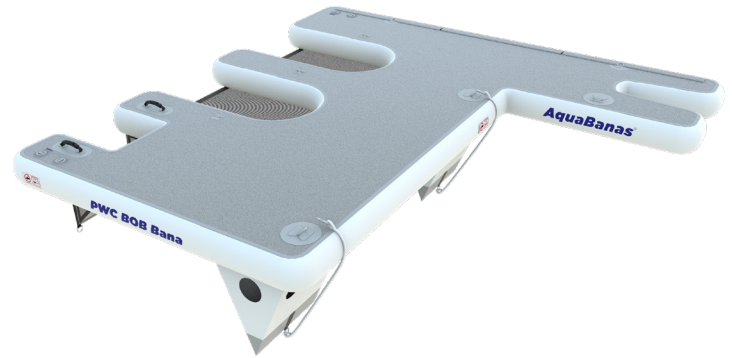

## AB0750 PWC BOB Bana™

PWC BOB Bana has versatile storage solutions for personal watercraft, SEABOB<sup>®</sup>s, e-foils, and sports gear of all types on the deck. It easily connects to other Banas or it can be anchored directly to the seabed. Also with Quick Step Access and ballast bags for stability. Ask about customization of any of our PWC Bana Decks.

- BanaGrip™ non-slip surface
- Ballast bags for unrivaled stability
- Quick step for easy boarding from the water
- Drop stitch construction to maintain item shape and provide stability
- Hot air welded construction vs glued for best in class durability
- Anchoring and mooring points underneath
- Standardized connections offer unlimited modularity and customization

## Specifications

SKU	DESCRIPTION	INFLATED	STORED	WEIGHT
AB0750	PWC BOB Bana	132" x 132" x 28"   340 x 340 x 70cm	46" x 30" x 11"   117 x 76 x 28cm	96 lbs   44 kgs

## Notes

The PWC Bob Bana is a perfect additional to a Party Bana to give added space to the connection area if using against a swim platform or dock. Includes: storage wrap and repair kit.

**Prop 65 Warning:**