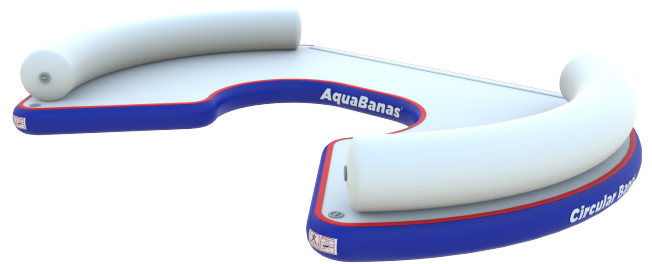

## AB1150 Circular Bana™

The Circular Bana can easily connect to any of the other smaller 6" height Bana product line. This super strong inflatable will hold up to 6 adults with ease. It's also a great inflatable to use alone.

- BanaGrip™ non-slip surface
- Ballast bags for unrivaled stability
- Drop stitch construction to maintain item shape and provide stability
- Hot air welded construction vs glued for best in class durability
- Anchoring and mooring points underneath
- Velcro flaps to connect Banas for unlimited modularity and customization

## Specifications

SKU	DESCRIPTION	INFLATED	STORED	WEIGHT
AB1150	Circular Bana	135" x 135" x 36"   343 x 343 x 40cm	48" x 30" x 10"   121 x 75 x 25cm	62 lbs   28 kgs

**Prop 65 Warning:**

This product contains chemicals known to the State of California to cause cancer and birth defects or other reproductive harm. For more information: [www.P65warnings.ca.gov](http://www.P65warnings.ca.gov).