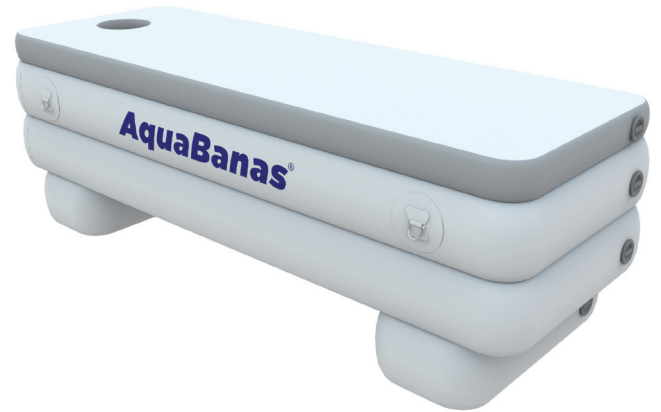

## AB1650 Massage Table

The AquaBanas Massage Table is an ultra comfortable inflatable table that can be used in an unlimited number of locations. Find your perfect setting with the multiple air chambers. Pair it with our BT180-1 tent to set up an oasis on the beach where you can get an amazing massage in the shade.

- Compact design
- Easy to setup, remove & store
- Lightweight
- Adjustable

## Specifications

| SKU    | DESCRIPTION   | STORED                          | WEIGHT          |
|--------|---------------|---------------------------------|-----------------|
| AB1650 | Massage Table | 8" x 12" x 12"   70 x 30 x 30cm | 70 lbs   32 kgs |